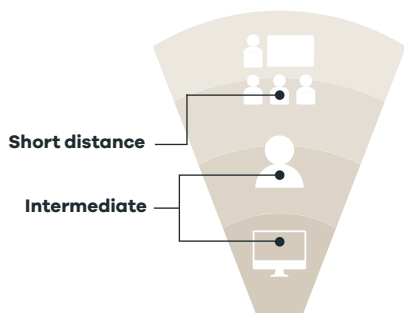

iD SPACE

iD Space™

The ideal lens for performing activities where the focus is beyond the distance of a computer screen. This design is ideal for patients who are more mobile in their office environment.

Meeting Smartphone Television Shopping

iD SCREEN

iD Screen™

Best choice for professions requiring maximum clarity at an intermediate distance like those working in stores and offices. This design is ideal for anyone working on dual monitors.

Television Tablet Computer Gaming

iD ZOOM

iD Zoom™

Perfect for laptop and hobbies requiring high levels of concentration and sharp vision at close range. Providing the widest possible near area and offering clarity at a shortened distance.