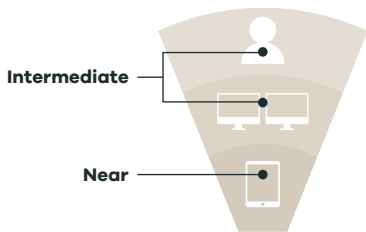

iD SPACE

iD Space™

The ideal lens for performing activities where the focus is beyond the distance of a computer screen. This design is ideal for patients who are more mobile in their office environment.

Meeting Smartphone Television Shopping

iD SCREEN

iD Screen™

Best choice for professions requiring maximum clarity at an intermediate distance like those working in stores and offices. This design is ideal for anyone working on dual monitors.

Television Tablet Computer Gaming

iD ZOOM

iD Zoom™

Perfect for laptop and hobbies requiring high levels of concentration and sharp vision at close range. Providing the widest possible near area and offering clarity at a shortened distance.