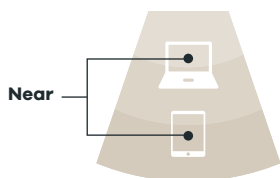

Meeting Smartphone Television Shopping

iD SCREEN

iD Screen™

Best choice for professions requiring maximum clarity at an intermediate distance like those working in stores and offices. This design is ideal for anyone working on dual monitors.

Television Tablet Computer Gaming

iD ZOOM

iD Zoom™

Perfect for laptop and hobbies requiring high levels of concentration and sharp vision at close range. Providing the widest possible near area and offering clarity at a shortened distance.